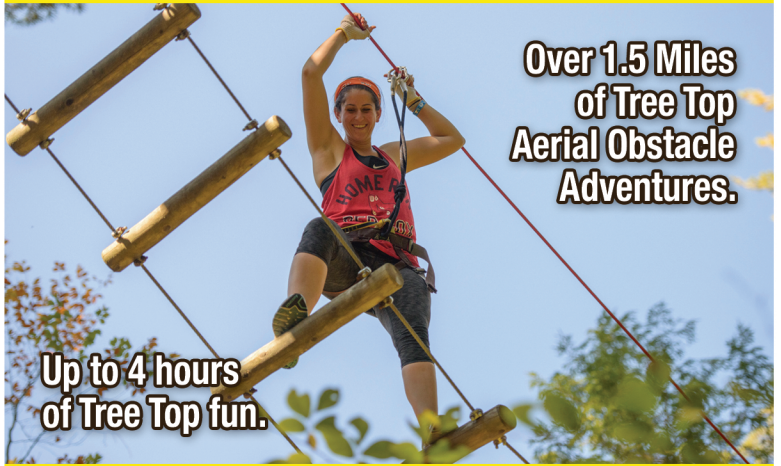

4 Course Package (ages 9+)

5 & 6 Course Packages (ages 12+)

See Website for Reach Requirements

**Over 1.5 Miles  
of Tree Top  
Aerial Obstacle  
Adventures.**

**Up to 4 hours  
of Tree Top fun.**

Watch us in Action. Videos at  
[www.AdirondackExtreme.com](http://www.AdirondackExtreme.com)